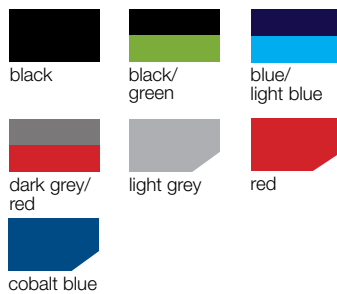

PS870
Portfolio zip bag
cm 28 x 34 x 5

Portfolio con maniglia e anelli estraibili.
Portfolio with handle and removable binder.