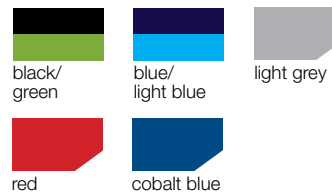

PS834
Square small
cm 22 x 5,5 x 5,5

black/
green

blue/
light blue

light grey

red

cobalt blue

Astuccio rettangolare.
Rectangular case.