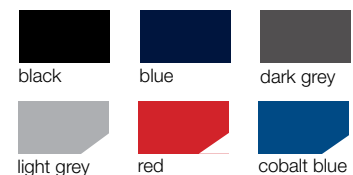

black dark grey light grey

PS073
Backpack organized
cm 29,5 x 42,5 x 15,5

black blue dark grey
light grey red cobalt blue

Cartella organizzata portacomputer, 1 chiusura, 1 comparto. Tasca imbottita porta ipad. Tracolla amovibile.